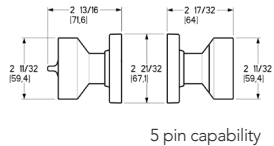

Contemporary Knob w/ Square Rose

Item #	Description	Wt.	
5250.xxx.ENTR	Emergency Exit	4.3	$305
5251.xxx.ENTR	Emergency Exit: 1 1/8" to 2 1/4" doors	4.3	$305
5250.xxx.FD	Full Dummy	3.1	$263
5251.xxx.FD	Full Dummy: 1 1/8" to 2 1/4" doors	3.1	$263
5253.xxx.ENTR	Standard	4.3	$305
5254.xxx.ENTR	Standard: 1 1/8" to 2 1/4" doors	4.3	$305

NOTE: Split finish available, please contact customer service for special order instructions.

NOTE: Accomodates 1 3/8" and 1 3/4" door thickness.
Emergency Exit: The Knob or lever will retract the bolt while the exterior remains locked.
Standard Exit: The knob or lever must be unlocked prior to exit.

*QUICK SHIP is available in functions and finishes shown in red.

150 finish available while supplies last.