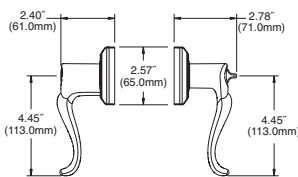

Bethpage Lever w/ Bethpage Rose

5 pin standard
6 pin capability

Item #	Description	Wt.	
5237.xxx.RENT	RIGHT Hand Emergency Exit	3.9	$305
5237.xxx.LENT	LEFT Hand Emergency Exit	3.9	$305
5238.xxx.RENT	RIGHT Hand Emergency Exit: 1 7/8" to 2 1/4" doors	3.5	$305
5238.xxx.LENT	LEFT Hand Emergency Exit: 1 7/8" to 2 1/4" doors	3.5	$305
5237.xxx.LRFD	Full Dummy	3.0	$263
5238.xxx.LRFD	Full Dummy: 1 7/8" to 2 1/4" doors	3.0	$263
5239.xxx.RENT	RIGHT Hand Standard	3.9	$305
5239.xxx.LENT	LEFT Hand Standard	3.9	$305
5241.xxx.RENT	RIGHT Hand Standard: 1 7/8" to 2 1/4" doors	3.5	$305
5241.xxx.LENT	LEFT Hand Standard: 1 7/8" to 2 1/4" doors	3.5	$305

NOTE: Split finish available, please contact customer service for special order instructions.

003, 031, 033, 044
050, 055, 056, 060
102, 112, 150, 151
190, 260, 402

*QUICK SHIP is available in functions and finishes shown in red.

150 finish available while supplies last.