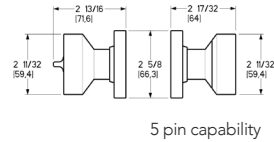

Contemporary Knob w/ Round Rose

Item #	Description	Wt.	
5230.xxx.ENTR	Emergency Exit	3.6	$305
5231.xxx.ENTR	Emergency Exit: 1 1/8" to 2 1/4" doors	3.6	$305
5230.xxx.FD	Full Dummy	3.0	$263
5231.xxx.FD	Full Dummy: 1 1/8" to 2 1/4" doors	3.0	$263
5233.xxx.ENTR	Standard	3.6	$305
5234.xxx.ENTR	Standard: 1 1/8" to 2 1/4" doors	3.0	$305

NOTE: Split finish available, please contact customer service for special order instructions.