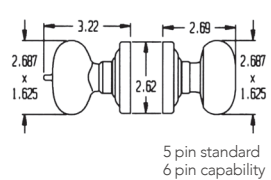

Egg Knob w/ Classic Rose

Item #	Description	Wt.	
5225.xxx.ENTR	Emergency Exit	3.6	$305
5226.xxx.ENTR	Emergency Exit: 1 7/8" to 2 1/4" doors	3.6	$305
5225.xxx.FD	Full Dummy	3.0	$263
5226.xxx.FD	Full Dummy: 1 7/8" to 2 1/4" doors	3.0	$263
5228.xxx.ENTR	Standard	3.6	$305
5229.xxx.ENTR	Standard: 1 7/8" to 2 1/4" doors	3.6	$305

003, 031, 033, 044
050, 055, 056, 060
102, 112, 150, 151
190, 260, 402

NOTE: Split finish available, please contact customer service for special order instructions.

*QUICK SHIP is available in functions and finishes shown in red.

150 finish available while supplies last.

NOTE: Accommodates 1 3/8" and 1 3/4" door thickness.
Emergency Exit: The Knob or lever will retract the bolt while the exterior remains locked.
Standard Exit: The knob or lever must be unlocked prior to exit.