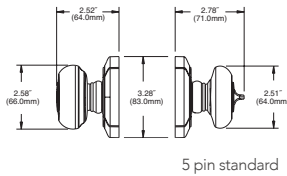

Bethpage Knob w/ Bethpage Rose

Item #	Description	Wt.	
5237.xxx.ENTR	Emergency Exit	3.6	$305
5238.xxx.ENTR	Emergency Exit: 1 1/8" to 2 1/4" doors	3.6	$305
5237.xxx.FD	Full Dummy	3.0	$263
5238.xxx.FD	Full Dummy: 1 1/8" to 2 1/4" doors	3.0	$263
5239.xxx.ENTR	Standard	3.6	$305
5241.xxx.ENTR	Standard: 1 1/8" to 2 1/4" doors	3.0	$305

NOTE: Split finish available, please contact customer service for special order instructions.