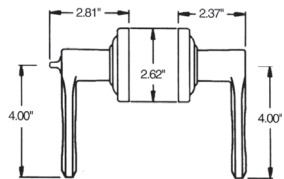

Classic Lever w/ Classic Rose

5 pin standard
6 pin capability

Item #	Description	Wt.	
5245.xxx.RENT	RIGHT Hand Emergency Exit	2.2	$305
5245.xxx.LENT	LEFT Hand Emergency Exit	2.2	$305
5246.xxx.RENT	RIGHT Hand Emergency Exit: 1 1/8" to 2 1/4" doors	2.2	$305
5246.xxx.LENT	LEFT Hand Emergency Exit: 1 1/8" to 2 1/4" doors	2.2	$305
5245.xxx.FD	Full Dummy	2.0	$263
5246.xxx.FD	Full Dummy: 1 1/8" to 2 1/4" doors	2.0	$263
5248.xxx.RENT	RIGHT Hand Standard	2.2	$305
5248.xxx.LENT	LEFT Hand Standard	2.2	$305
5249.xxx.RENT	RIGHT Hand Standard: 1 1/8" to 2 1/4" doors	2.2	$305
5249.xxx.LENT	LEFT Hand Standard: 1 1/8" to 2 1/4" doors	2.2	$305

003, 031, 033, 044
050 055, 056, 060
102, 112, 150, 151
190, 260, 402

NOTE: Split finish available, please contact customer service for special order instructions.