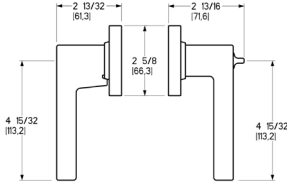

PRE-CONFIGURED SETS | TUBULAR KEYED ENTRY LEVERS

Square Lever w/ Round Rose

5 pin standard
6 pin capability

Item #	Description	Wt.	
5260.xxx.RENT	RIGHT Hand Emergency Exit	3.6	$305
5260.xxx.LENT	LEFT Hand Emergency Exit	3.6	$305
5261.xxx.RENT	RIGHT Hand Emergency Exit: 1 7/8" to 2 1/4" doors	3.6	$305
5261.xxx.LENT	LEFT Hand Emergency Exit: 1 7/8" to 2 1/4" doors	3.6	$305
5260.xxx.FD	Full Dummy	3.1	$263
5261.xxx.FD	Full Dummy: 1 7/8" to 2 1/4" doors	3.1	$263
5263.xxx.RENT	RIGHT Hand Standard	3.6	$305
5263.xxx.LENT	LEFT Hand Standard	3.6	$305
5264.xxx.RENT	RIGHT Hand Standard: 1 7/8" to 2 1/4" doors	3.6	$305
5264.xxx.LENT	LEFT Hand Standard: 1 7/8" to 2 1/4" doors	3.6	$305

NOTE: Split finish available, please contact customer service for special order instructions.

003, 031, 033, 044
055, 056, 102, 112
150, 151, 190, 260