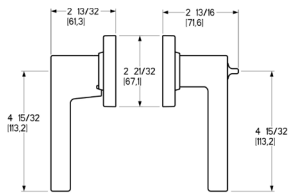

Square Lever w/ Square Rose

5 pin standard
6 pin capability

Item #	Description	Wt.	
5285.xxx.RENT	RIGHT Hand Emergency Exit	3.7	$305
5285.xxx.LENT	LEFT Hand Emergency Exit	3.7	$305
5286.xxx.RENT	RIGHT Hand Emergency Exit: 1 7/8" to 2 1/4" doors	3.7	$305
5286.xxx.LENT	LEFT Hand Emergency Exit: 1 7/8" to 2 1/4" doors	3.7	$305
5285.xxx.FD	Full Dummy	3.2	$263
5286.xxx.FD	Full Dummy: 1 7/8" to 2 1/4" doors	3.2	$263
5288.xxx.RENT	RIGHT Hand Standard	3.7	$305
5288.xxx.LENT	LEFT Hand Standard	3.7	$305
5289.xxx.RENT	RIGHT Hand Standard: 1 7/8" to 2 1/4" doors	3.7	$305
5289.xxx.LENT	LEFT Hand Standard: 1 7/8" to 2 1/4" doors	3.7	$305

NOTE: Split finish available, please contact customer service for special order instructions.

003, 031, 033, 044
055, 056, 102, 112
150, 151, 190, 260