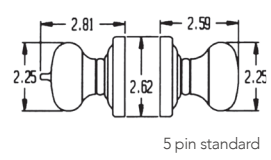

PRE-CONFIGURED SETS | TUBULAR KEYED ENTRY KNOBS

Classic Knob w/ Classic Rose

Item #	Description	Wt.	
5205.xxx.ENTR	Emergency Exit	3.1	\$305
5206.xxx.ENTR	Emergency Exit: 1 7/8" to 2 1/4" doors	3.1	\$305
5205.xxx.FD	Full Dummy	1.9	\$263
5206.xxx.FD	Full Dummy: 1 7/8" to 2 1/4" doors	1.9	\$263
5208.xxx.ENTR	Standard	3.1	\$305
5209.xxx.ENTR	Standard: 1 7/8" to 2 1/4" doors	3.1	\$305