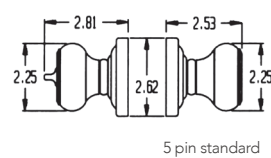

Colonial Knob w/ Classic Rose

Item #	Description	Wt.	
5210.xxx.ENTR	Emergency Exit	3.1	$305
5211.xxx.ENTR	Emergency Exit: 1 7/8" to 2 1/4" doors	3.1	$305
5210.xxx.FD	Full Dummy	2.1	$263
5211.xxx.FD	Full Dummy: 1 7/8" to 2 1/4" doors	2.1	$263
5213.xxx.ENTR	Standard	3.1	$305
5214.xxx.ENTR	Standard: 1 7/8" to 2 1/4" doors	3.1	$305

003, 031, 033, 044
050, 055, 056, 060
102, 112, 150, 151
190, 260, 402

NOTE: Split finish available, please contact customer service for special order instructions.