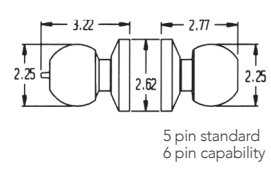

Contemporary Knob w/ Contemporary Rose

Item #	Description	Wt.	
5215.xxx.ENTR	Emergency Exit	3.4	$305
5216.xxx.ENTR	Emergency Exit: 1 7/8" to 2 1/4" doors	3.4	$305
5215.xxx.FD	Full Dummy	2.5	$263
5216.xxx.FD	Full Dummy: 1 7/8" to 2 1/4" doors	2.5	$263
5218.xxx.ENTR	Standard	3.4	$305
5219.xxx.ENTR	Standard: 1 7/8" to 2 1/4" doors	3.4	$305

003, 031, 033, 044
050, 055, 056, 060
102, 112, 150, 151
190, 260, 402

NOTE: Split finish available, please contact customer service for special order instructions.