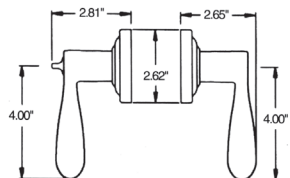

Wave Lever w/ Classic Rose

5 pin standard
6 pin capability

Item #	Description	Wt.	
5255.xxx.RENT	RIGHT Hand Emergency Exit	2.8	$305
5255.xxx.LENT	LEFT Hand Emergency Exit	2.8	$305
5256.xxx.RENT	RIGHT Hand Emergency Exit: 1 1/8" to 2 1/4" doors	2.8	$305
5256.xxx.LENT	LEFT Hand Emergency Exit: 1 1/8" to 2 1/4" doors	2.8	$305
5255.xxx.FD	Full Dummy	2.0	$263
5256.xxx.FD	Full Dummy: 1 1/8" to 2 1/4" doors	2.0	$263
5258.xxx.RENT	RIGHT Hand Standard	2.8	$305
5258.xxx.LENT	LEFT Hand Standard	2.8	$305
5259.xxx.RENT	RIGHT Hand Standard: 1 1/8" to 2 1/4" doors	2.8	$305
5259.xxx.LENT	LEFT Hand Standard: 1 1/8" to 2 1/4" doors	2.8	$305

003, 031, 033, 044
050 055, 056, 060
102, 112, 150, 151
190, 260, 402

NOTE: Split finish available, please contact customer service for special order instructions.

*QUICK SHIP is available in functions and finishes shown in red.

150 finish available while supplies last.