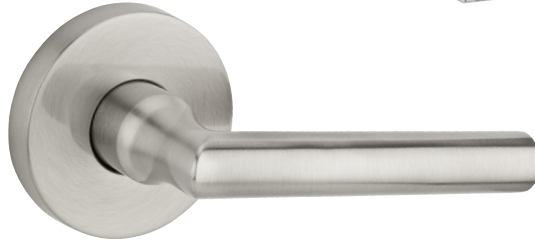

TUB.CRR

*Note: Interior roses and Half Dummy roses have exposed screws.

Function	Style	Handing*	Rose	Finish	List Price
(EN) Entry					$230.00
(PS) Passage (PV) Privacy (FD) Full Dummy	(TUB) Tube 	(R) Right Hand (L) Left Hand	(CFR) Contemporary Five Inch Rose* (CRR) Contemporary Round Rose (CSR) Contemporary Square Rose *$5 List Cost Adder Per Rose	(150) Satin Nickel (112) Venetian Bronze (044) Satin Brass PVD (260) Polished Chrome (055) Polished Nickel PVD (190) Satin Black	$146.50
(HD) Half Dummy					$72.50
(EN) Entry					$230.00
(PS) Passage (PV) Privacy (FD) Full Dummy	(SQU) Square 	(R) Right Hand (L) Left Hand	(CFR) Contemporary Five Inch Rose* (CRR) Contemporary Round Rose (CSR) Contemporary Square Rose *$5 List Cost Adder Per Rose	(150) Satin Nickel (112) Venetian Bronze (044) Satin Brass PVD (260) Polished Chrome (055) Polished Nickel PVD (190) Satin Black	$146.50
(HD) Half Dummy					$72.50

*Handing not required for TUB and SQU styles.
Other roses available, depending on finish.
Entry knobs and levers available with C-Keyway pin and tumbler cylinder only.

Average Weight	
Passage/Privacy Lever (ea)	3.05 lbs.
Entry Lever (ea)	3.40 lbs.
Full Dummy Lever (ea)	2.48 lbs.
Half Dummy Lever (ea)	1.3 lbs.

Contemporary Rose Options		
CFR	CRR	CSR

HOW TO ORDER: FUNCTION.STYLE X INTERIOR KNOB OR LEVER.HANDING.ROSE.FINISH